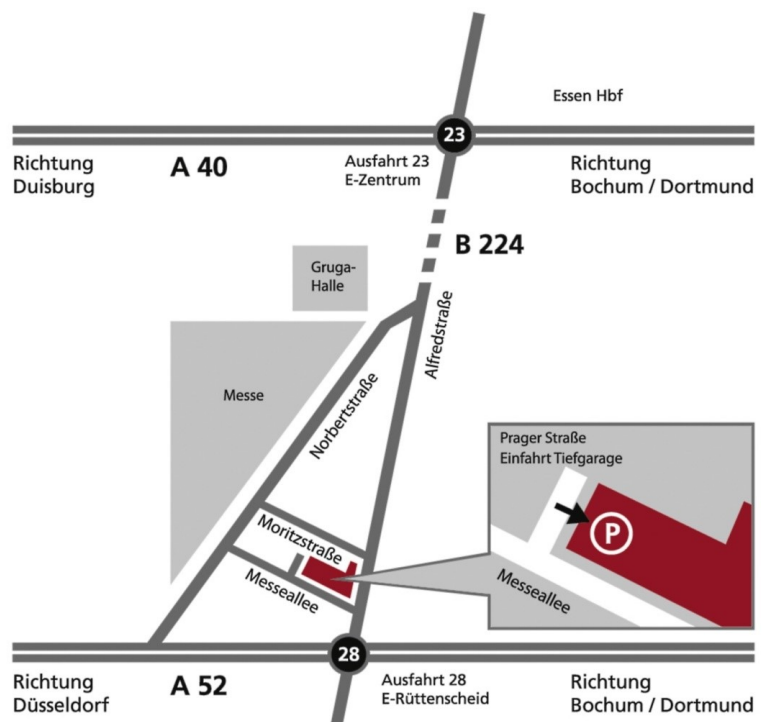

Directions to the of offices of Kümmerlein at Messeallee 2 in 45131 Essen

Arriving by Car

From the South (Motorway A3 / A52)

Exit the motorway A3 at the intersection Breitscheid and drive onto the A52 to Essen. Take exit Essen-Rüttenscheid / Essen-Haarzopf (27)(28). Then turn left into Norbertstraße (direction city center; follow the signs for Messe / Gruga). Turn right into Messeallee after app. 500 m. The entrance of our garage is located on Prager Straße, which you will reach after app. 200 m on your left hand side.

From the West or North-West (Motorway A40)

Leave the A40 at exit Essen Zentrum (23) and turn slightly left into Holsterhauserstraße at the end of the exit (follow the signs for Solingen (B224) / Altenessen / Zentrum). Turn right into Friedrichstraße at the first traffic light. At the next large intersection turn right into Bismarkstraße. After app. 2 km turn right into Messeallee. The entrance of our garage is located at Prager Straße, which you will reach after app. 50 m on your right hand side.

Form the East or North-East (Motorway A40 / A52)

Exit the A40 at intersection Essen-Ost (25) and drive onto the A52 (follow the signs for Düsseldorf). Take exit Essen-Rüttenscheid (28) and turn right into Alfredstraße. Please make a U-turn at Moritzstraße (next possibility turn) and turn right into Messeallee. The entrance of our garage is located at Prager Straße, which you will reach after app. 50 m on your right hand side.

Arriving by Train

Our office at Messeallee can be reached by taxi within app. 10 minutes from the central train station in Essen. As an alternative, you can take the subway line U11 to station Messe West-Süd / Gruga. Our office can be reached from the station in app. 8 minutes by foot.